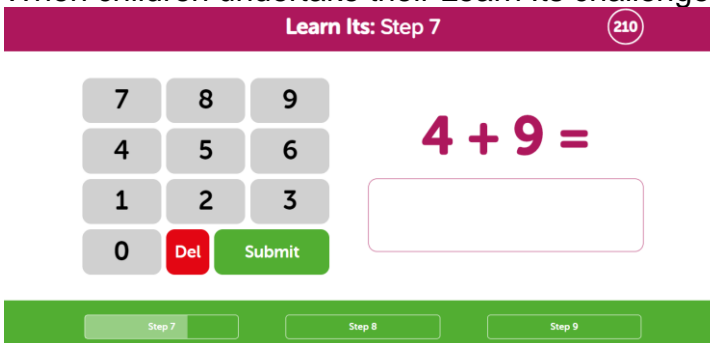

## Big Maths Pupil Area

This is what the pupil area looks like when your child logs in.

When your child completes a challenge, they will find out their score.

When children undertake their Learn Its challenge, it is against the clock.

When your child has completed their challenges, their screen will show their scores. We check the website each weekend to see if any children need promoting to the next challenge level.